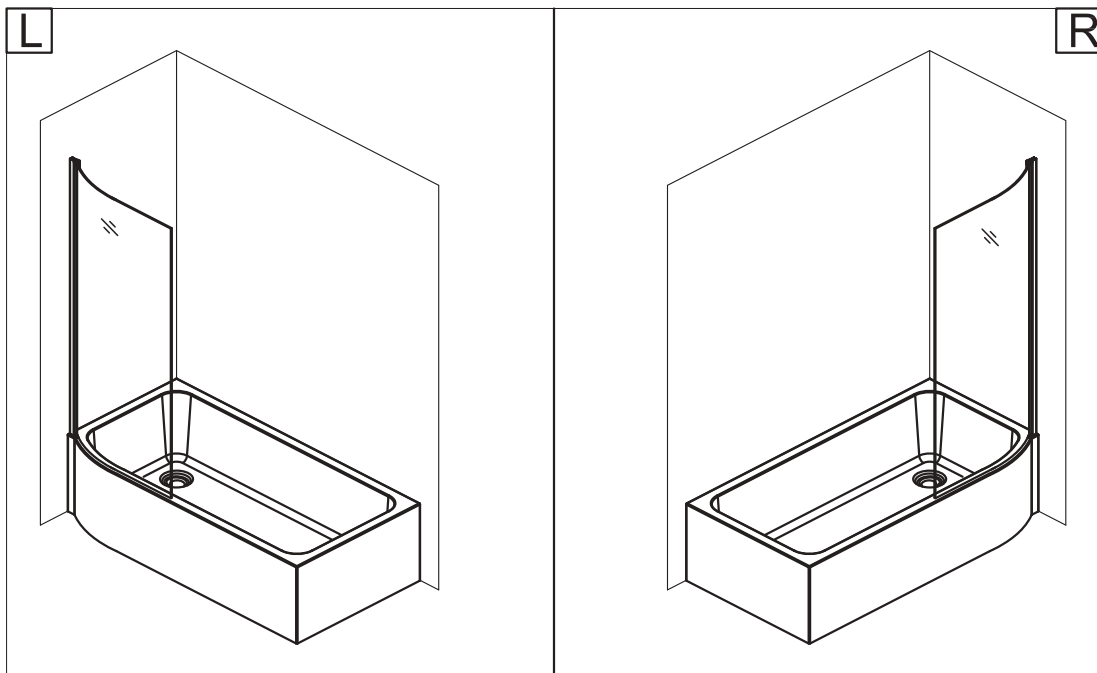

USER MANUAL

Thank you for choosing Better Bathrooms.
Please read this manual before installing your product
and keep for future reference.

better 
bathrooms

Chrome Bath Screen 6mm - Cove COVECHSC

Matt Black Bath Screen 6mm – Cove COVEMBSC

Brushed Brass Bath Screen 6mm - Cove COVEBBSC

- Multi-person assembly
- Tools required
- We always recommend using professional tradespeople to install your product

2023.7.31

Congratulations on your purchase